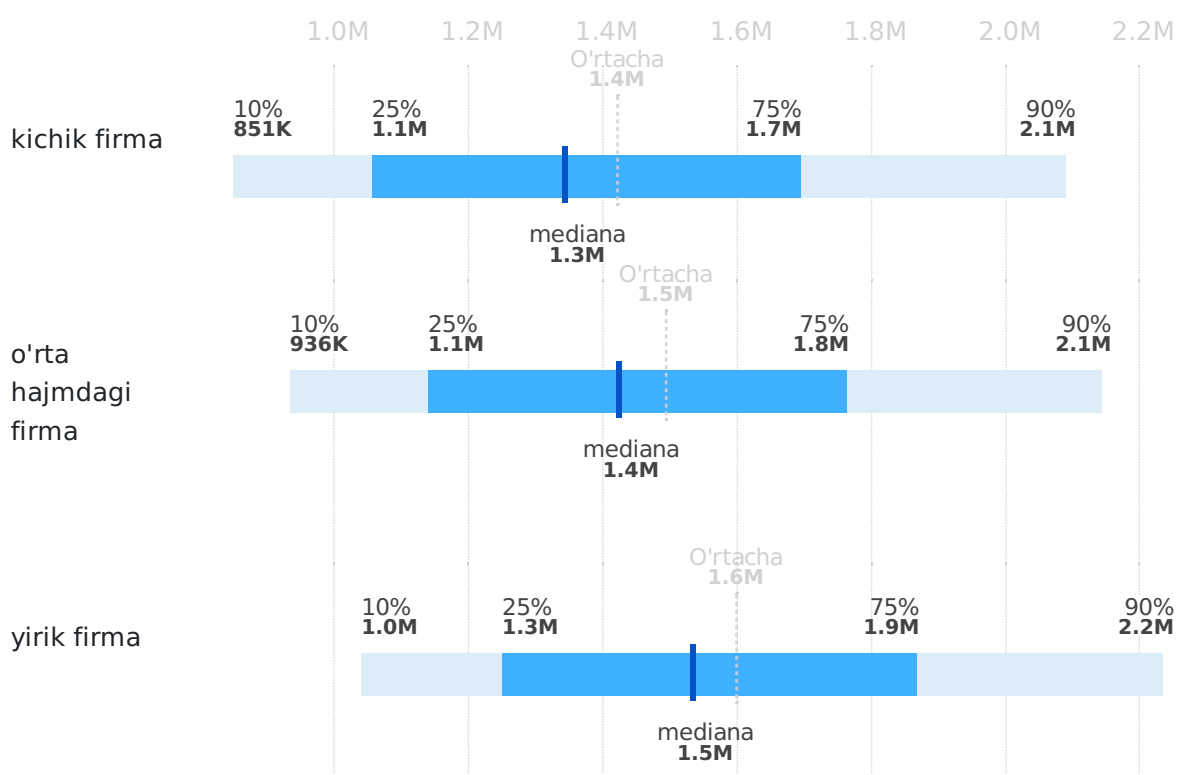

Ta'lim darajasi bo'yicha maoshlar

Hudud: O'zbekiston

	O'rtacha	1-o'nlik	1-chorak	mediana	3-chorak	9-o'nlik
maktab ta'limi	1,336,922	836,392	1,021,505	1,272,096	1,580,492	1,918,447
kollej ta'limi	1,405,026	843,410	1,047,188	1,326,856	1,676,025	2,063,908
oliy ta'lim	1,571,067	1,017,639	1,225,714	1,504,030	1,842,266	2,208,530

Firma hajmi bo'yicha maoshlar

Hudud: O'zbekiston

	O'rtacha	1-o'nlik	1-chorak	mediana	3-chorak	9-o'nlik
kichik firma	1,421,830	851,321	1,058,085	1,342,087	1,696,976	2,091,537
o'rta hajmdagi firma	1,494,536	935,507	1,142,308	1,422,206	1,766,603	2,143,938
yirik firma	1,598,731	1,043,112	1,252,741	1,532,419	1,871,398	2,237,534