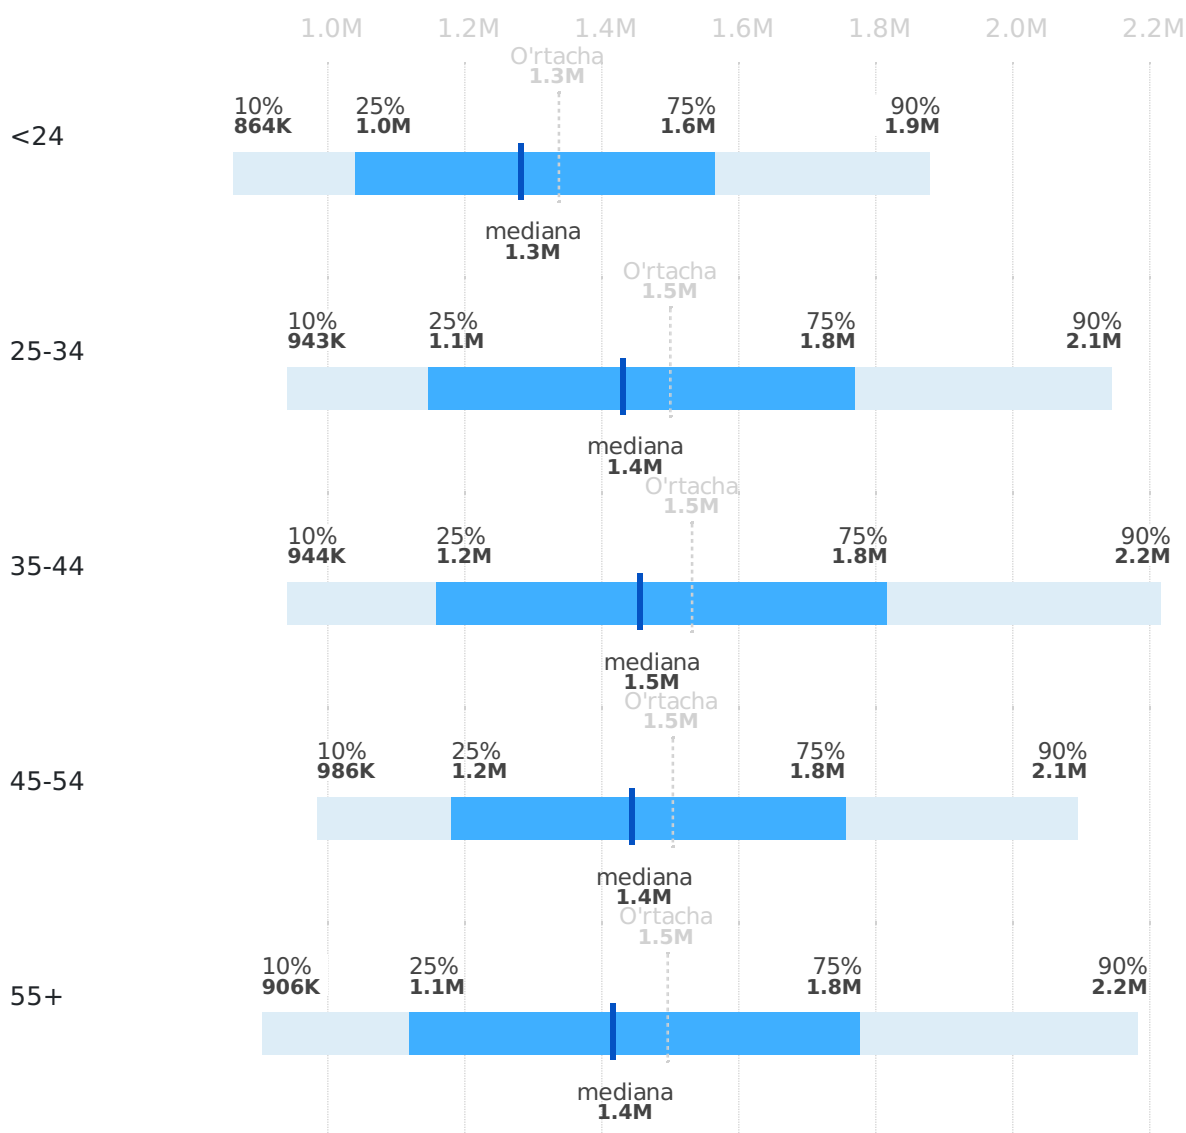

Hudud: O'zbekiston

	O'rtacha	1-o'nlik	1-chorak	mediana	3-chorak	9-o'nlik
Bazaviy ish haqi	1,419,497	882,582	1,080,579	1,349,171	1,680,446	2,044,225
Jami oylik	1,488,300	925,360	1,132,954	1,414,565	1,761,897	2,143,308

Ta'lim darajasi bo'yicha maoshlar

Hudud: O'zbekiston

	O'rtacha	1-o'nlik	1-chorak	mediana	3-chorak	9-o'nlik
maktab ta'limi	1,336,922	836,392	1,021,505	1,272,096	1,580,492	1,918,447
kollej ta'limi	1,405,026	843,410	1,047,188	1,326,856	1,676,025	2,063,908
oliy ta'lim	1,571,067	1,017,639	1,225,714	1,504,030	1,842,266	2,208,530

Firma hajmi bo'yicha maoshlar

Hudud: O'zbekiston

	O'rtacha	1-o'nlik	1-chorak	mediana	3-chorak	9-o'nlik
kichik firma	1,421,830	851,321	1,058,085	1,342,087	1,696,976	2,091,537
o'rta hajmdagi firma	1,494,536	935,507	1,142,308	1,422,206	1,766,603	2,143,938
yirik firma	1,598,731	1,043,112	1,252,741	1,532,419	1,871,398	2,237,534

Yosh kategoriyasi bo'yicha maoshlar

Hudud: O'zbekiston

	O'rtacha	1-o'nlik	1-chorak	mediana	3-chorak	9-o'nlik
<24	1,336,200	863,731	1,041,193	1,278,733	1,567,630	1,880,692
25-34	1,499,749	942,507	1,149,031	1,428,178	1,771,165	2,146,451
35-44	1,531,810	943,777	1,159,708	1,453,525	1,817,074	2,217,506
45-54	1,502,488	985,541	1,181,080	1,441,468	1,756,443	2,096,017
55+	1,494,597	905,805	1,120,379	1,413,946	1,779,268	2,183,838